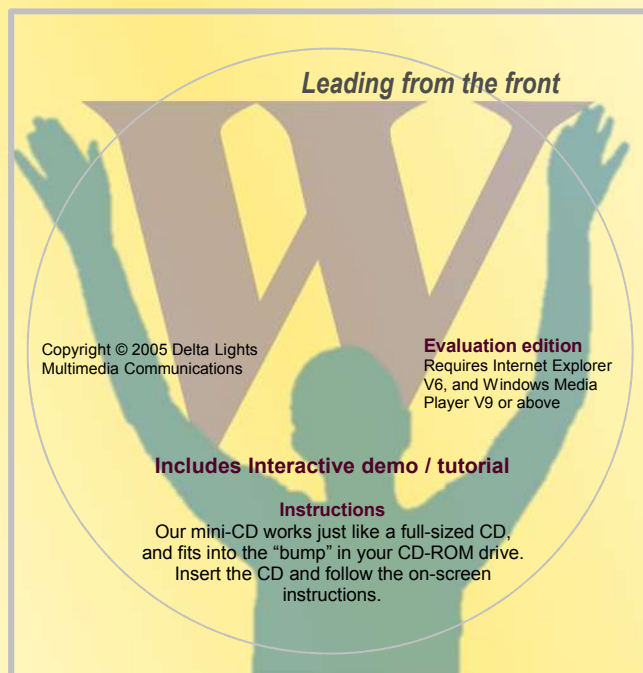

£180

The CD includes over 1000 popular songs, and several Bible versions, including the NIV (Anglicised). A "site licence" for your church is standard – one licence covers all your church's activities, and the system can be installed on any number of PCs.

WorshipSession pedal / buttons £40

Primarily designed for musicians and singers who lead worship, the WorshipSession pedal is also great for use with Microsoft PowerPoint.

The Button box is a "keyboard top" variant of the pedal, designed to be used by pianists.

The Message Bible

£15

This new translation of the Bible is youthful and refreshing.

We aim to add more Bible versions all the time – check the Web site for availability.

Free updates forever

free!

Users can update their software on an ongoing basis. The latest songs and program updates can be downloaded and installed automatically from the WorshipSession server. Updates on CD can be requested at nominal cost.

WorshipSession is produced in the United Kingdom by Delta Lights Multimedia Communications. Prices correct at going to press. For current pricing see the WorshipSession Web site – www.worshipsession.info

Evaluation CD

An evaluation version of WorshipSession can be freely downloaded from www.worshipsession.info, and is also available on CD. The interactive demo / tutorial shows the various features of the system, and is highly recommended.

CDs are available from info@deltalights.co.uk

23 Cherington Close • Northern Moor • Manchester • M23 0FE • UK
Phone (0161) 613 0373 • Email info@deltalights.co.uk

WorshipSession

Leading from the front

Song Projection Software

**A Multimedia Presentation System
for congregational worship,
combining exceptional ease of use
with a display quality second to none.**

- Expressly designed to be used "on stage" by worship leaders and teachers, WorshipSession delivers outstanding features with the minimum of fuss.
  Can also be used from the sound desk!
- The "on-stage" screen is uniquely clear of distracting technical details, and provides "visual foldback" for leaders. The display can include musical chords for musicians, in addition to the song words. *See screen images inside.*
- Unlike most church presentation software, WorshipSession displays songs and scriptures on a single **scrolling page**, minimising screen transitions and allowing worshippers to "read ahead".

Leading from the front

www.worshipsession.info

www.worshipsession.info

Σ Z-fold brochure
(A4 size)