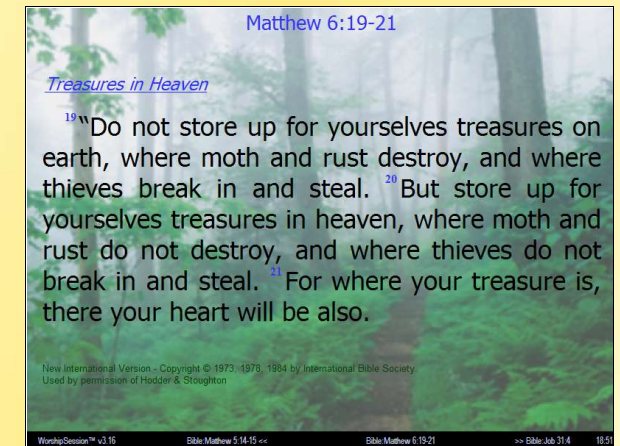

Leading from the front

Quick feature list

- Exceptionally fast selection of songs
- Outstanding display of Scripture passages
- Chords can be transposed for capo users
- Also works well in single-screen mode
- Chords display is optional on single-screen
- Over 1000 popular songs built-in
- Classify songs to simplify selection
- Search facility to find songs and scriptures
- "Hands-free" operation with foot pedal
- Several Bible versions included
- Instantly change Bible version
- Easily create loops for notices / information
- Print out songs for small groups
- Print songs with chords for musicians
- Song display is logged for CCL
- Play background music, MIDI, CD tracks
- Show images and Web pages
- Play full-screen video
- Message / alert display feature

Performance notes
You can scribble your own notes in the margin of songs!

Single-screen style
Control screen looks just like the projected screen.

On-screen chords
Freedom from songbooks! Can be transposed to new key.

Rich text display
With sensible song layout, just like in the songbook!

Outlined / 3D text
Aids readability with photo and video backgrounds.

Status area
Shows current position, or status messages.

/ F
Shows that the song has a "Feature" – press F to show it..

/ S
Shows that the song has a soundtrack – press S to play it..

Background image
Or video, can be changed at any time.

Typical scripture passage display